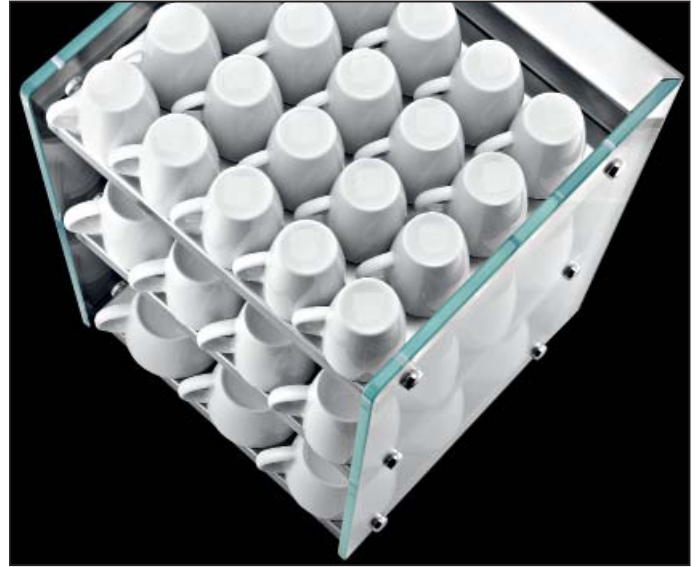

Cup Warmer Glass

Glass Cup Warmer

With its simple, clean lines, the stainless steel cup warmer featuring high-quality clear glass elements cuts an elegant figure alongside all GIGA Professional models. Thanks to its three storage surfaces, it provides plenty of space for a total of 100 espresso cups (diam. 60 mm) or 60 coffee cups (diam. 80 mm). The three modern heating panels are energy-efficient and run silently, which makes the product ideal for use in offices.

Technical overview

Ideal for all GIGA Professional machines	■
Constant heat output of 55 °C	■
Pre-warmed cups - the perfect cup of coffee	■
Ideal capacity for professional use	■
Capacity	60 cups (diam. 80 mm) 100 cups (diam. 60 mm)
Dimensions (W × H × D)	32 x 45 x 32 cm
Voltage EU:	220 – 240 V, 50 / 60 Hz
Power	75 W
Weight approx.	15 kg
Cable length	approx. 2 m

High-quality materials

JURA insists on using nothing but the highest quality materials for this cup warmer. It is made from brushed stainless steel and clear glass elements.

High capacity

The Glass Cup Warmer features three storage surfaces, so there is enough space for 60 coffee cups or 100 espresso cups. This makes it ideal for locations where people drink a lot of coffee.

Not only does the Glass Cup Warmer offer all the functions you could wish for, it will also bowl you over with its elegant yet understated design. The three modern heating elements, which are integrated into the storage surfaces, are energy-efficient and run silently. This means that the Glass Cup Warmer is just as much at home in offices or conference rooms as it is in locations such as bars, bistros and coffee lounges.