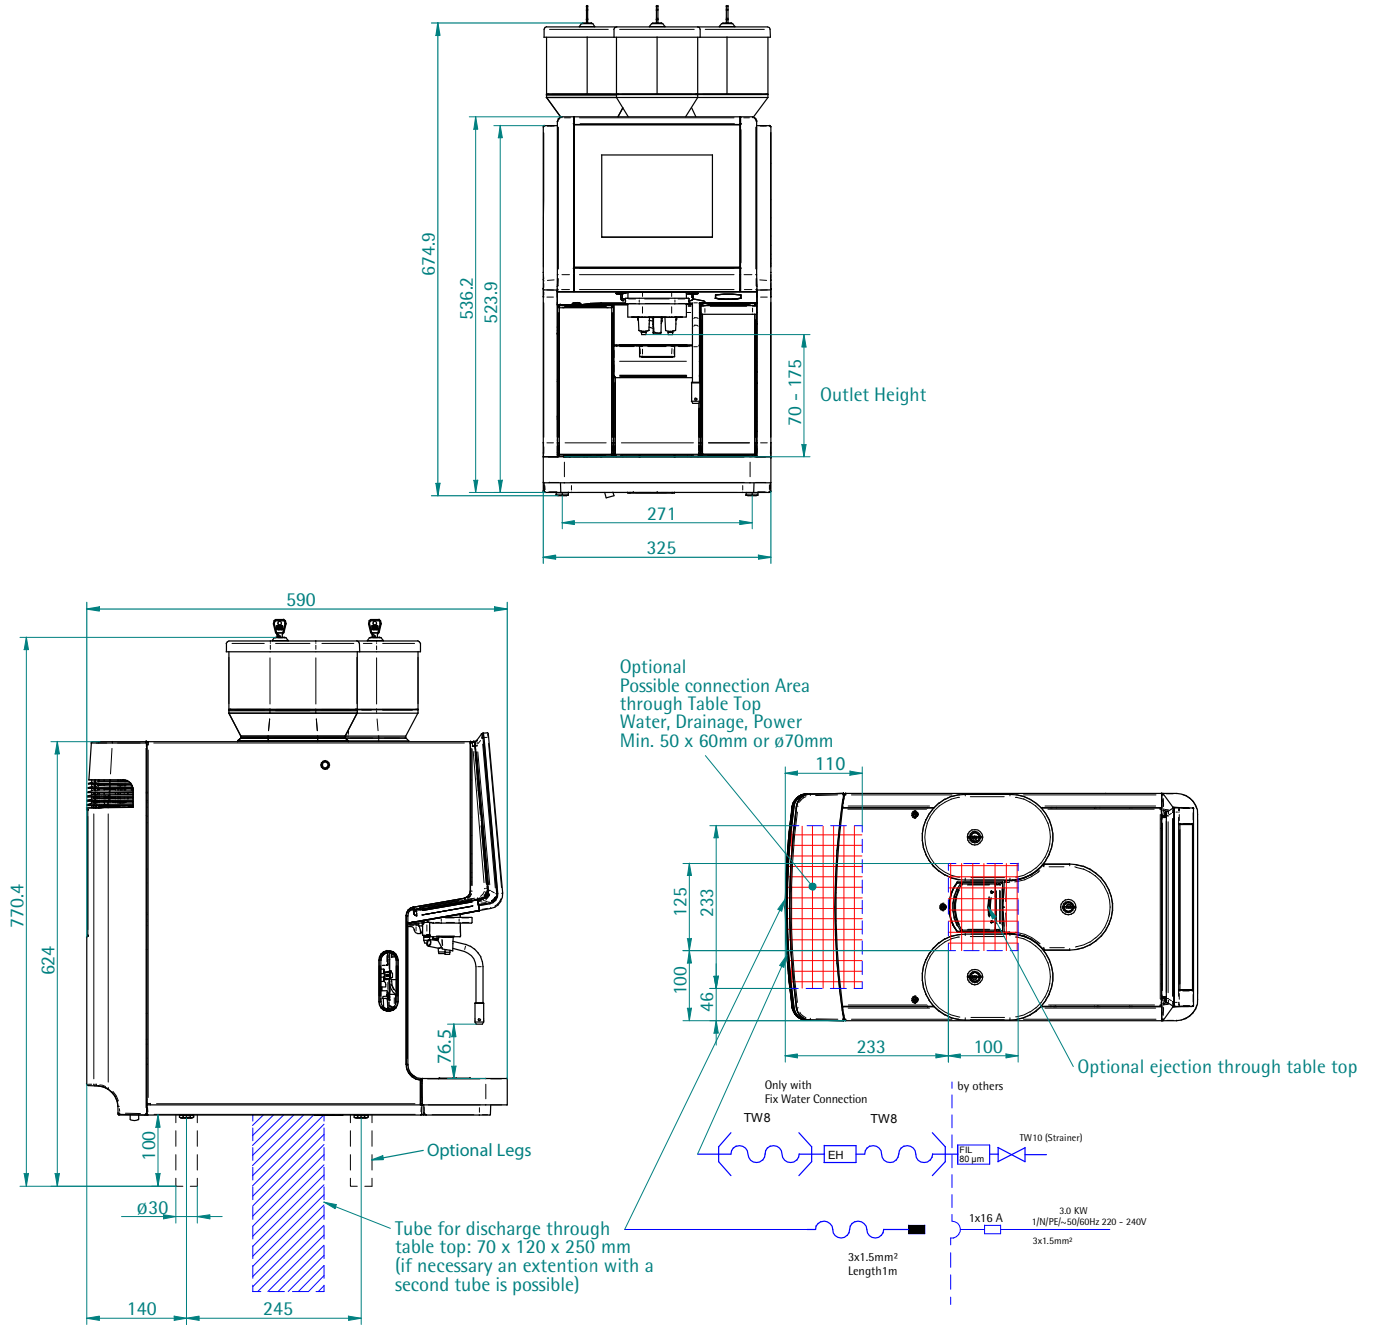

WMF COFFEE MACHINES

Planing Information

WMF1500S Type 1900

WMF AG Coffee Machines International 73312 Geislingen/Steige, Germany

Phone +41 7331 258482 Fax +41 7331 258792, Mail: professional@wmf.com, Web: <http://www.wmf.com>

Service Agent: RICMAS International Pte. Ltd. 25 International Business Park, German Centre #01-07/10, Singapore 609916

Phone: +65 65628853, Fax: +65 65628854, Mail: wmf@ricmas.com, Web: <http://www.ricmas.com>